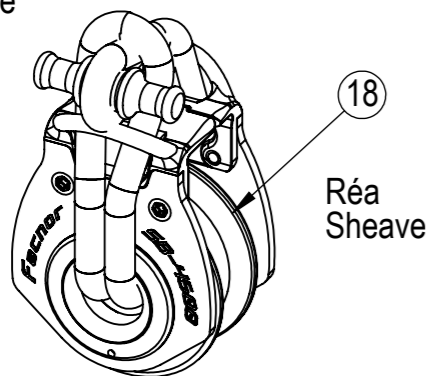

Poulie de mouflage SB
SB 2-to-1 block

Loop + Dogbone

Dogbone

Lien + vis
Top fastening plate + screw

Réa
Sheave

Joue 3 perçages
3 drill cheek

Joue 2 perçages
2 drill cheek

ACCESSOIRES EMMAGASINEURS FX+ - PIECES DETACHEES / FX+ ACCESSORIES SPARE PARTS

facnor
ENROULEURS DE VOILES

Filoir Double (TSL 25/28)
TSL 25/28 Twin Fairlead

Caoutchouc rectangulaire
Rectangular rubber patch

Sangle velcro
Velcro strip

Cosse FAST
FAST thimble

Estrope (Sans Manille)
Tack Attachment (Without Shackle)